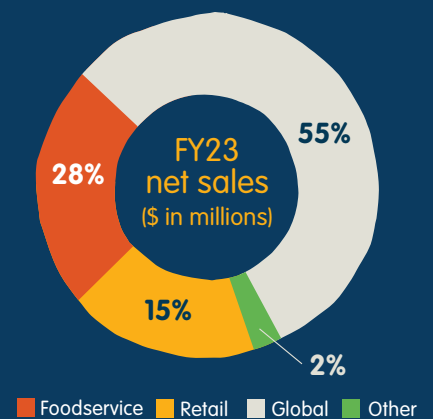

A leading market competitor

Compelling financial profile

REVENUE IN MILLIONS

Customer segments

Scan For
Profit Calculator in English

Optimize the Operations: Specialties, more yield, more fun, more profits!

CONCEPT:

Not all fries
are the **same**.

Specialties

- More shapes.
- More yield/portions.
- More memorable experience.
- More profit.

Cut size, matters, so consider it carefully

- Yield:** Cooked volume of fries from frozen product, measured in portions per kilo
- Premium Fries:** Lamb Weston fries yield more due to longer length, higher starch, and lower water content.
- Influencing Factors:** Cut size, storage conditions, and handling impact yield and portion control.

Scan For
Profit Calculator in Arabic

The conclusion?
Premium quality = More portions = More profit! & More happy customers

Really Crunchy Fries NEW

Unbeatable crunchiness and a unique appearance, for an Unrivalled experience!