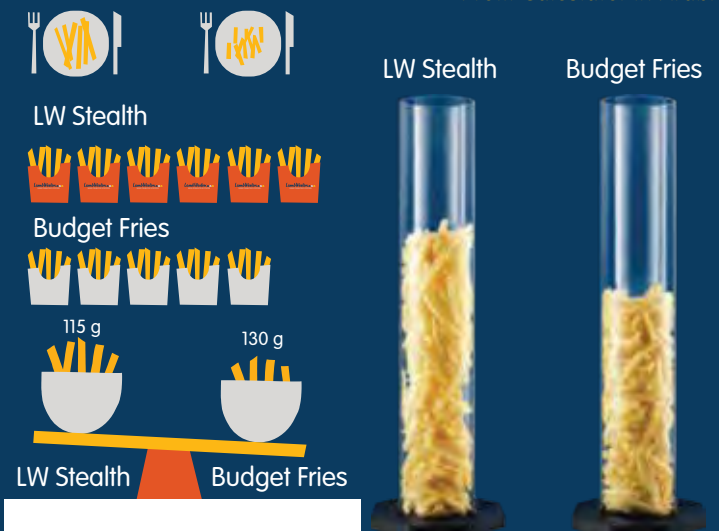

CONCEPT:

Not all fries
are the **same**.

Specialties

- More shapes.
- More yield/portions.
- More memorable experience.
- More profit.

Cut size, matters, so consider it carefully

- Yield:** Cooked volume of fries from frozen product, measured in portions per kilo
- Premium Fries:** Lamb Weston fries yield more due to longer length, higher starch, and lower water content.
- Influencing Factors:** Cut size, storage conditions, and handling impact yield and portion control.

Scan For
Profit Calculator in Arabic

The conclusion?
Premium quality = More portions = More profit! & More happy customers

Really Crunchy Fries NEW

Unbeatable crunchiness and a unique appearance, for an Unrivalled experience!

CUT	PACK SIZE	BOX/LAYER	SKIN-ON	SKIN-OFF
6X6	4x2,5 kg	8x7=56		LWF900
9X9	4x2,5 kg	8x7=56	LWF902	LWF901

Ziggy Fries

Extraordinary in appearance and performance, our super crinkled Ziggy Fries keep their crispness, at all times.

Stealth Fries®

A thin, invisible starch coating that makes them crunchier and warmer for longer.

CUT	PACK SIZE	BOX/LAYER	SKIN-ON	SKIN-OFF
6X6	4x2,5 kg	9x7=63	S22	S02
9X9	4x2,5 kg	9x8=72	S24	S04
11X11	4x2,5 kg	9x8=72	S25	
9x18	4x2,5 kg	9x8=72	LWF106	
-	4x2,5 kg	8x7=56		LWF111