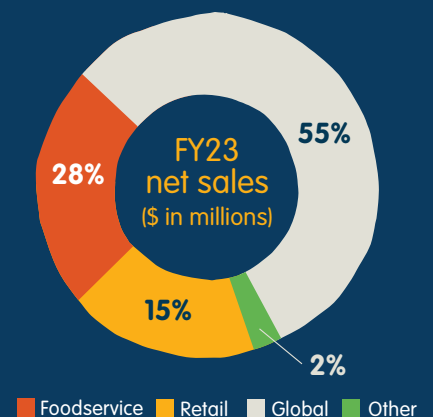

A leading market competitor

Compelling financial profile

REVENUE IN MILLIONS

Customer segments

Scan For
Profit Calculator in English

Optimize the Operations: Specialties, more yield, more fun, more profits!

CONCEPT:

Not all fries
are the **same**.

Specialties

- More shapes.
- More yield/portions.
- More memorable experience.
- More profit.

Cut size, matters, so consider it carefully

- Yield:** Cooked volume of fries from frozen product, measured in portions per kilo
- Premium Fries:** Lamb Weston fries yield more due to longer length, higher starch, and lower water content.
- Influencing Factors:** Cut size, storage conditions, and handling impact yield and portion control.

Scan For
Profit Calculator in Arabic

The conclusion?
Premium quality = More portions = More profit! & More happy customers

Really Crunchy Fries NEW

Unbeatable crunchiness and a unique appearance, for an Unrivalled experience!