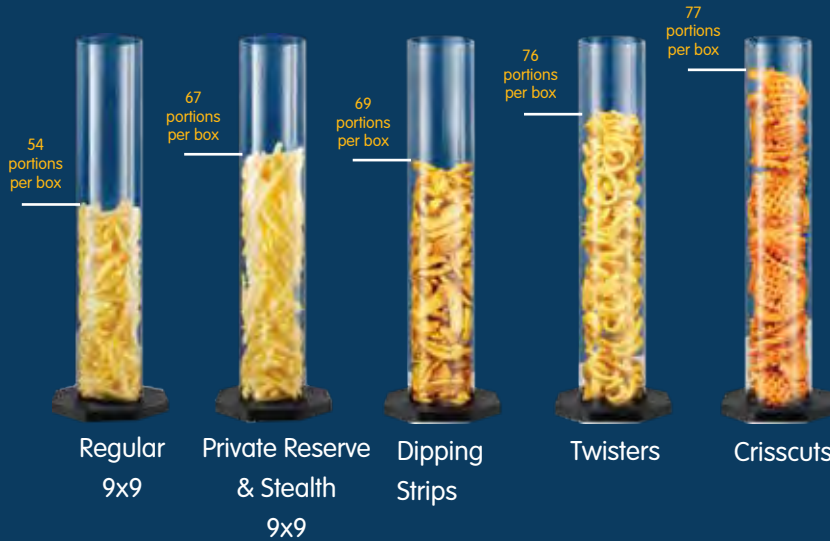

A leading market competitor

Compelling financial profile

REVENUE IN MILLIONS

Customer segments

Scan For
Profit Calculator in English

Optimize the Operations: Specialties, more yield, more fun, more profits!

CONCEPT:

Not all fries
are the **same**.

Specialties

- More shapes.
- More yield/portions.
- More memorable experience.
- More profit.

Cut size, matters, so consider it carefully

- Yield:** Cooked volume of fries from frozen product, measured in portions per kilo
- Premium Fries:** Lamb Weston fries yield more due to longer length, higher starch, and lower water content.
- Influencing Factors:** Cut size, storage conditions, and handling impact yield and portion control.